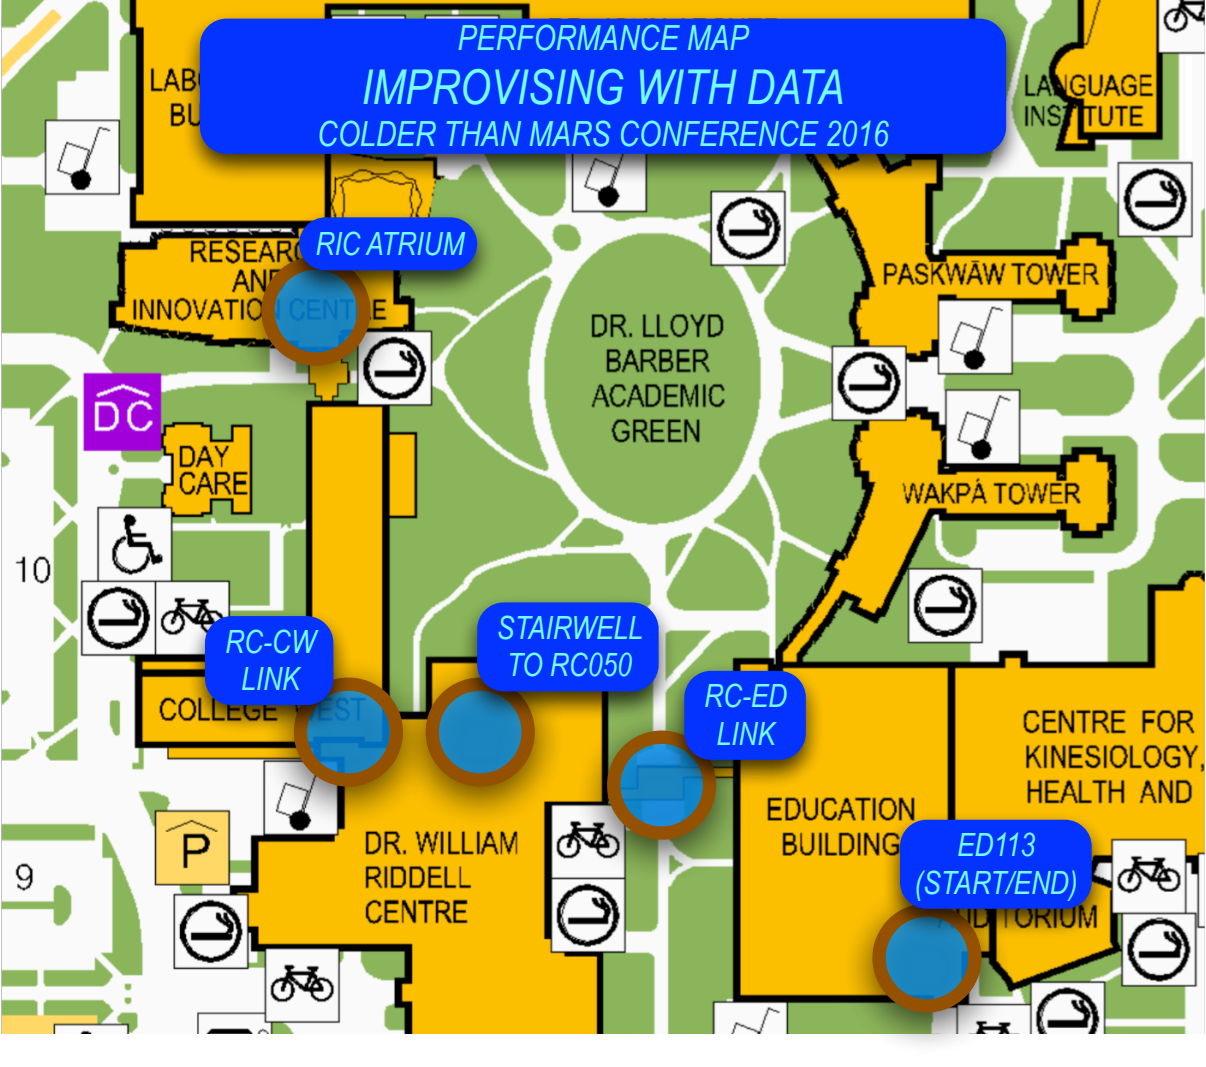

PERFORMANCE MAP  
IMPROVISING WITH DATA  
COLDER THAN MARS CONFERENCE 2016

RIC ATRIUM

RC-CW LINK

STAIRWELL TO RC050

RC-ED LINK

ED113 (START/END)

LAB BUILDING

RESEARCH AND INNOVATION CENTRE

DAY CARE

COLLEGE EAST

DR. WILLIAM RIDDELL CENTRE

EDUCATION BUILDING

CENTRE FOR KINESIOLOGY, HEALTH AND THEATRE

PASKAWAW TOWER

WAKPÁ TOWER

DR. LLOYD BARBER ACADEMIC GREEN